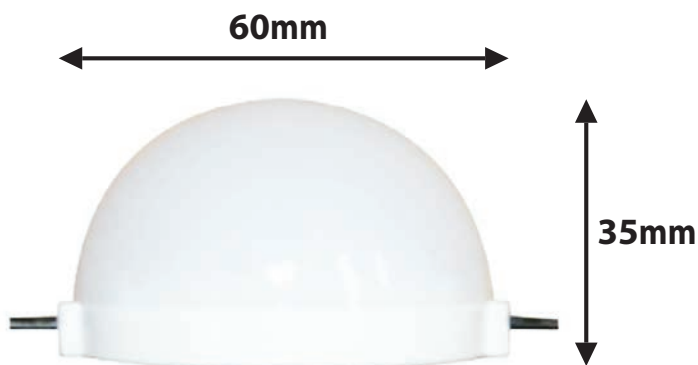

VINTAGE RETROFIT LIGHTING

- Stunning lighting through use of PC cover
- Convenience through easy installation
- Perfect waterproof treatment

DIMENSIONS

SPECIFICATIONS

Model	60pi	40pi	30pi
Voltage	DC12V	DC12V	DC12V
Power	1.44W	0.72W	0.72W
Height	35mm	30mm	22mm
Color	RGBW Warm	RGBW Warm	RGBW Warm
Color Temp	Warm (2700K)	Warm (2700K)	Warm (2700K)
IP Grade	IP67	IP67	IP67