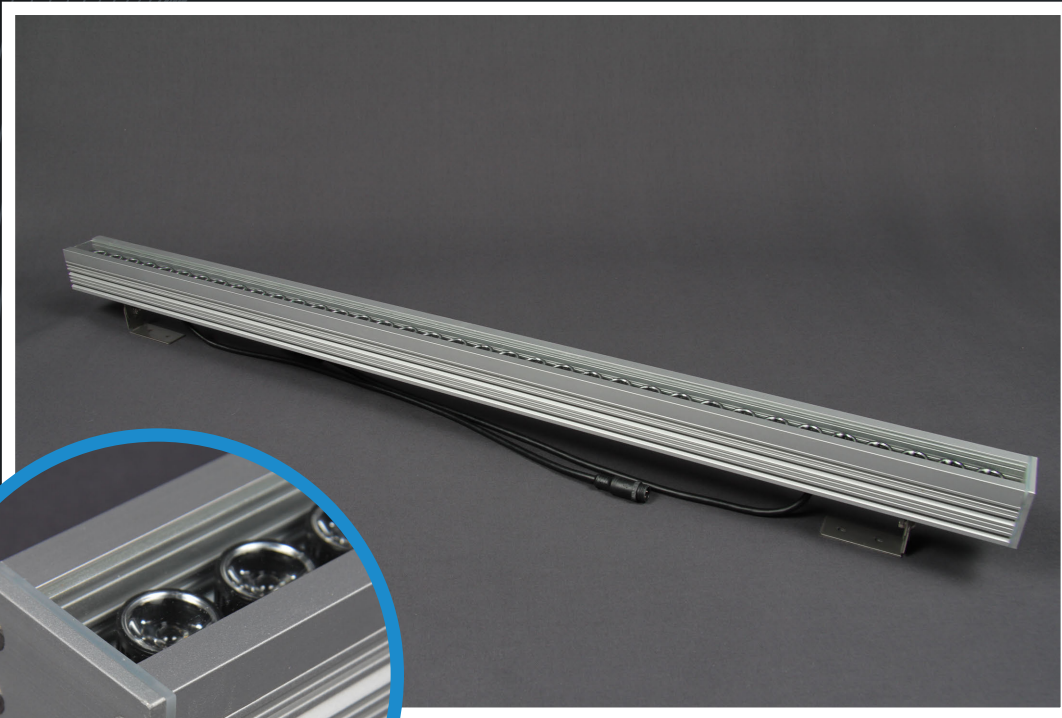

MODEL : PB-1000

SPECIFICATIONS	
MODEL	PB-1000
POWER CONSUMPTION	45 Watt
DIMENSIONS	1,000mm x 50mm x 50mm
WEIGHT	3.65 kg
OPERATION TEMPERATURE	-30°C ~ 65°C
STORAGE TEMPERATURE	-40°C ~ 80°C
IP RATE	IP 67
LUMINOUS FLUX	2,700 lm
COLOR TEMPERATURE	6,500K / RGB
COLOR RENDERING INDEX	Type 85 Ra
LED	2 Watt Power PKG
BEAM ANGLE	40°
LUMINOUS EFFICIENCY	95 lm/W
POWER SUPPLY	60 Watt, 24V
CONNECTION TYPE	Cable Connector
USAGE	Wall Washer