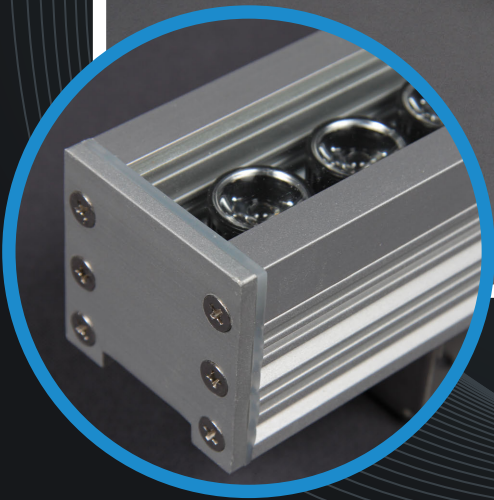

MODEL : PB-1000

SPECIFICATIONS	
MODEL	PB-1000
POWER CONSUMPTION	45 Watt
DIMENSIONS	1,000mm x 50mm x 50mm
WEIGHT	3.65 kg
OPERATION TEMPERATURE	-30°C ~ 65°C
STORAGE TEMPERATURE	-40°C ~ 80°C
IP RATE	IP 67
LUMINOUS FLUX	2,700 lm
COLOR TEMPERATURE	6,500K / RGB
COLOR RENDERING INDEX	Type 85 Ra
LED	2 Watt Power PKG
BEAM ANGLE	40°
LUMINOUS EFFICIENCY	95 lm/W
POWER SUPPLY	60 Watt, 24V
CONNECTION TYPE	Cable Connector
USAGE	Wall Washer